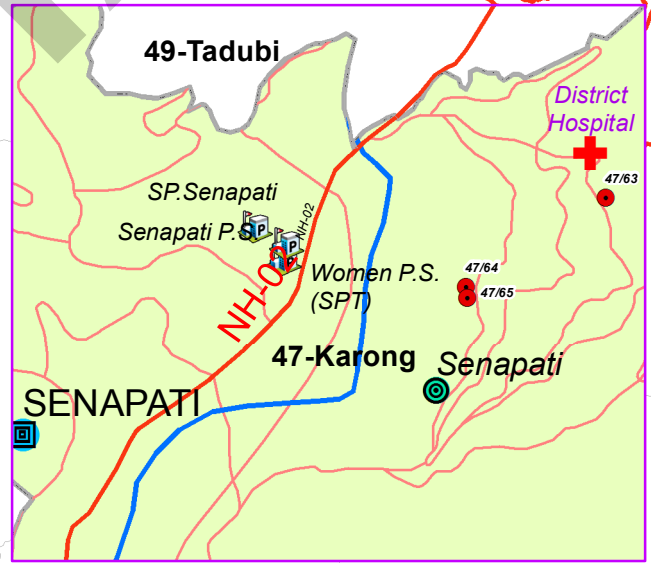

**Polling Stations**

- Normal
- Critical
- Vulnerable
- Both

**Legend**

- + Health Centre
- Police Station
- District HQ
- Sub-Division HQ
- Helipad
- River
- National Highway
- Other Roads
- AC Boundary